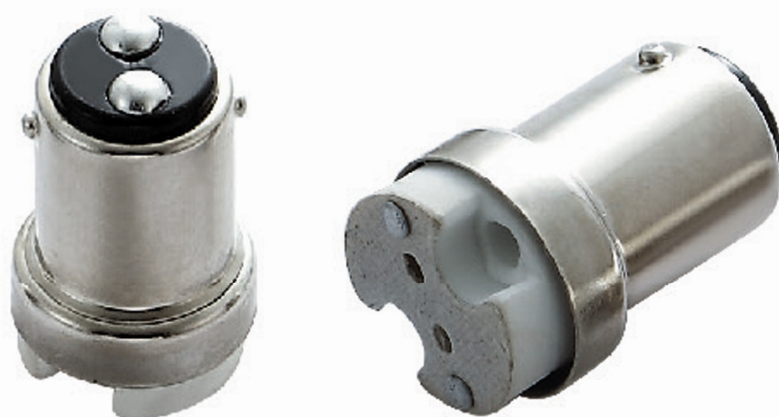

Resistors and Adapters Series

29003

G4/MR16/MR11 to 1076 Base Adapter BA15D

Replaces Automotive Bulb Numbers: BA15D T25 90 1004 1076 1142