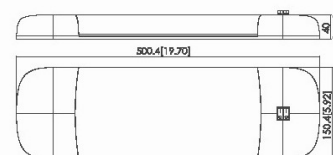

# LOW HEAT ENERGY EFFICIENT SUPER BRIGHT LONG LIFE 100,000 HOUR EXPECTANCY

Part#	Pieces Per Package	Pieces Per Case	Luminous Flux Unit: Lumens	Color Temperature Unit: K	Beam Pattern in Degrees	QTY LEDs	Power Watts	Voltage Range	Emitting Color	LED Type	Bulb Base	Long Life Expectancy Hours
9090103	1	12	3 x 230	4000-4500K	120	3X24	10.6	8-30V	Natural White	3014 SMD	T5	100,000

**3 x 200 Lumens Natural White T5 LED Tube Light Fixture.**  
 Wide Voltage Range 8-30 Volt DC.  
 Applications include 12 and 24 VDC marine and recreational vehicles.  
 10.6Watts  
 3 x 24 High Power 3014 SMD LEDs.  
 Luminous Flux 3 x 200 lumens.  
 Beam Pattern 120 degrees.  
 Color Temp 4000-4500K Natural White.  
 Built-in 3-way switch for use of one, two, or all three LED light tubes.