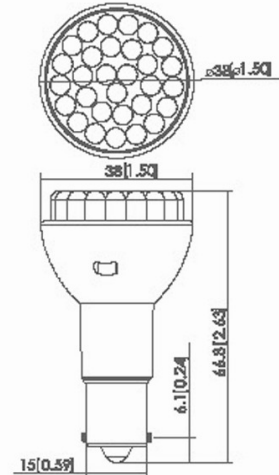

LEDs with 1156 1141 1383 Bulb Base Series

Part#	Pieces Per Package	Pieces Per Case	Luminous Flux Unit: Lumens	Color Temperature Unit: K	Beam Pattern in Degrees	QTY LEDs
1010503	1	12	150	4000-4500K	120	30
Power Watts	Voltage Range	Emitting Color	LED Type	Bulb Base	Long Life Expectancy Hours	
1.8	8-30V	Natural White	DIP	1383/1156 T25 BA15S	100,000	

150 Lumens Warm White 1383/1156 Base LED Bulb (for long-neck reading light).

Wide Voltage Range 8-30 Volts DC.

Applications include 12 and 24 VDC auto, marine, RV, and military vehicles.

1.8 Watts. 30 High Power DIP LEDs.

Luminous Flux 150 lumens. Beam Pattern 120 degrees.

Color Temp 4000-4500K Natural White.

Replaces Automotive Bulb Numbers:

BA15S T25 T-25 20-99 1073 1093 1129 1141 1147 1156 1159 1259 1295 1383
1459 1619 1651 1680 2056 3496 5007 5008 7008 7506 7806 7527 1759 3497