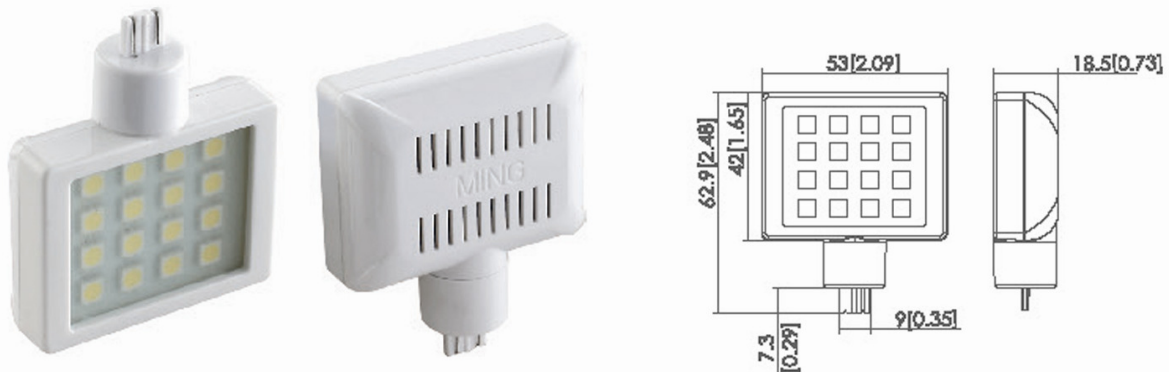

LEDs with 921 Bulb Base

Part#	Pieces Per Package	Pieces Per Case	Luminous Flux Unit: Lumens	Color Temperature Unit: K	Beam Pattern in Degrees	QTY LEDs
5050124	1	12	200	4000-4500K	120	16
Power Watts	Voltage Range	Emitting Color	LED Type	Bulb Base	Long Life Expectancy Hours	
2.24	8-30V	Natural White	5050 SMD	921 T15 Wedge	100,000	

200 Lumens NaturalWhite 921 Wedge base LED Bulb.

Wide Range 8-30 Volt DC.

Applications include 12 or 24 VDC auto, marine, RV and military vehicles.

16 High Power 5050 SMD LEDs. Beam Pattern 120 degrees.

Luminous flux 200 Lumens.

2.24 Watts. Color temp 4000-4500K Natural White.

Turn to adjust the directional beam of light.

Replaces Automotive Bulb Numbers:

T15 Wedge T13 T-13 T-15 516 579 901 904 906 908 909 912 914 915 916 917
918 920 921 922 923 926 927 928 939