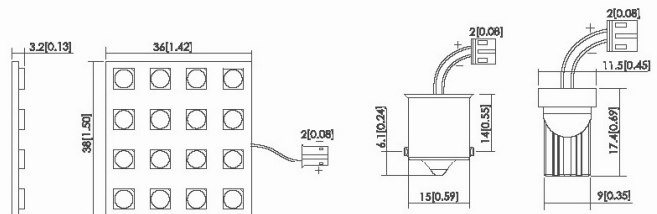

# LEDs with Multi Bulb Base Series

Part#	Pieces Per Package	Pieces Per Case	Luminous Flux Unit: Lumens	Color Temperature Unit: K	Beam Pattern in Degrees	QTY LEDs	Power Watts	Voltage Range	Emitting Color	LED Type	Bulb Base	Long Life Expectancy Hours
5050121	1	12	200	4000-4500K	120	16	2.35W	8-30V	Natural White	5050 SMD	921 and 1156/1141	100,000

**200 Lumens Natural White Multi-2-base 921 Wedge & 11571141 BA15S LED Bulb.**  
 Multi 2 Base UPCB series Universal with mating bases 921 T15 Wedge & 1156/1141 T25 BA15S.  
 Wide Range 8-30 Volt DC. Applications include 12 or 24 VCD auto, marine, RV and military vehicles.  
 16 High Power 5050 SMD LEDs. Beam Pattern 120 degrees.  
 Luminous flux 200 Lumens.2.35 Watts.  
 Color temp 4000-4500K Natural White.