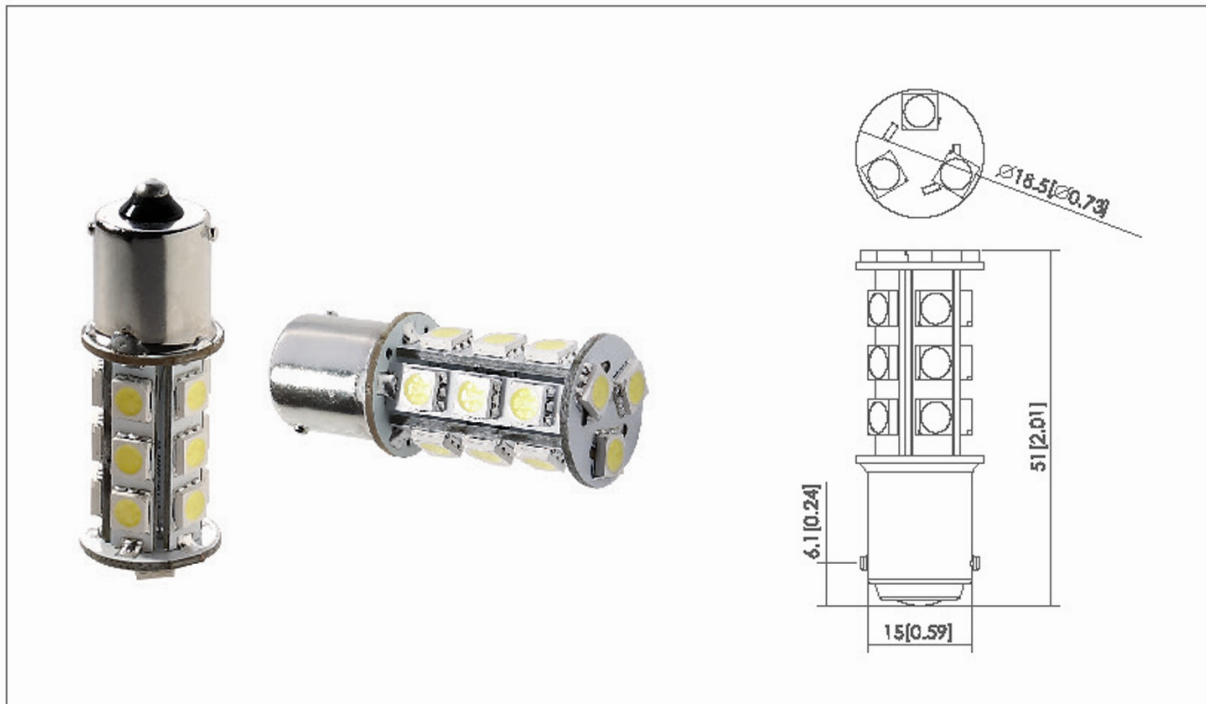

# LEDs with 1156 1141 1383 Bulb Base Series

| Part#       | Pieces Per Package | Pieces Per Case | Luminous Flux Unit: Lumens | Color Temperature Unit: K | Beam Pattern in Degrees    | QTY LEDs |
|-------------|--------------------|-----------------|----------------------------|---------------------------|----------------------------|----------|
| 5050119     | 1                  | 12              | 250                        | 4000-4500K                | 360                        | 18       |
| Power Watts | Voltage Range      | Emitting Color  | LED Type                   | Bulb Base                 | Long Life Expectancy Hours |          |
| 2.6         | 8-30V              | Natural White   | 5050 SMD                   | 1156 1141 T25 BA15S       | 100,000                    |          |

**250 Lumens Natural White 1156/1141 Base Tower LED Bulb.**

Wide Range 8-30 Volt DC.

Applications include 12 or 24 VDC auto, marine, RV, and military vehicles.

18 High Power 5050 SMD LEDs.

Beam Pattern 360 degrees. Luminous flux 250 lumens.

2.6 Watts. Color temp 4000-4500K Natural White.

**Replaces Automotive Bulb Numbers:**

BA15S T25 T-25 20-99 1073 1093 1129 1141 1147 1156 1159 1259 1295 1383  
1459 1619 1651 1680 2056 3496 5007 5008 7008 7506 7806 7527 1759 3497