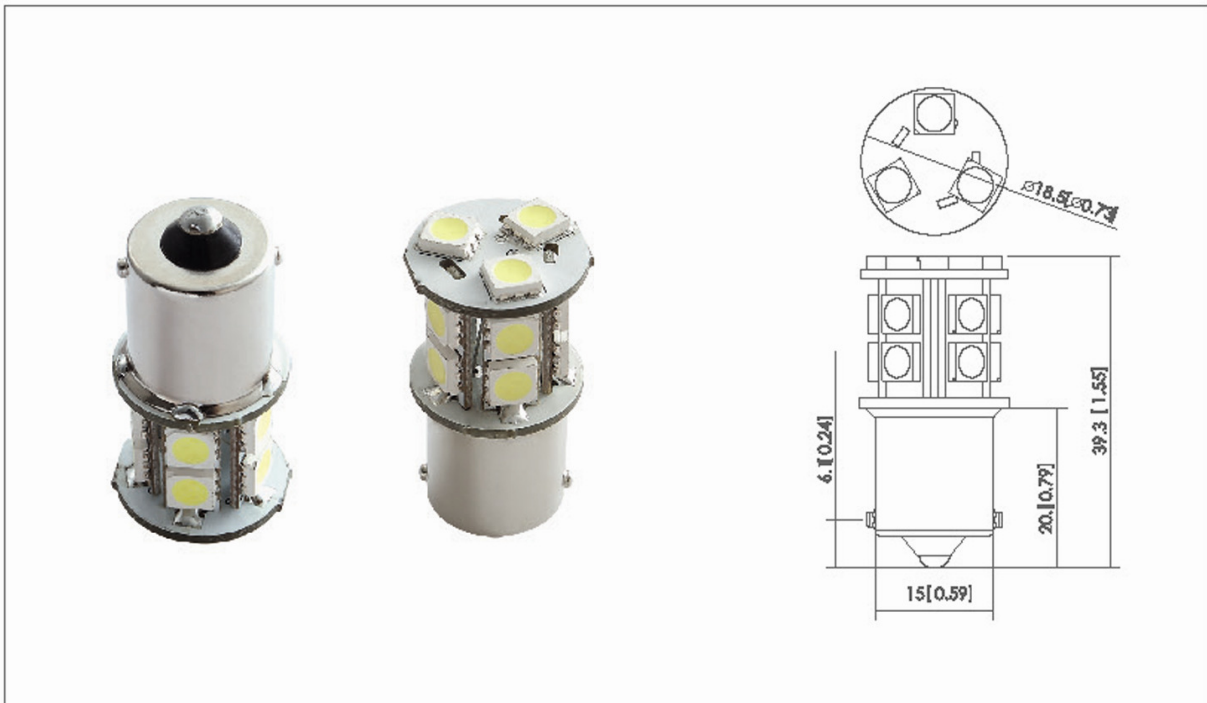

LEDs with 1156 1141 1383 Bulb Base Series

Part#	Pieces Per Package	Pieces Per Case	Luminous Flux Unit: Lumens	Color Temperature Unit: K	Beam Pattern in Degrees	QTY LEDs
5050117	2	12	170	6000-6500K	360	13
Power Watts	Voltage Range	Emitting Color	LED Type	Bulb Base	Long Life Expectancy Hours	
1.7W	8-30V	Cool White	5050 SMD	1156 1141 T25 BA155	100,000	

170 Lumens Cool White 1156/1141 Base Tower LED Bulb.2 PCS Package.

Wide Range 8-30 Volt DC.

Applications include 12 or 24 VDC auto, marine, RV and military vehicles.

13 High Power 5050 SMD LEDs.

Beam Pattern 360 degrees. Luminous flux 170 Lumens.

1.7 Watts. Color temp 6000-6500K Cool White.

Replaces Automotive Bulb Numbers:

BA155 T25 T-25 20-99 1073 1093 1129 1141 1147 1156 1159 1259 1295 1383
1459 1619 1651 1680 2056 3496 5007 5008 7008 7506 7806 7527 1759 3497