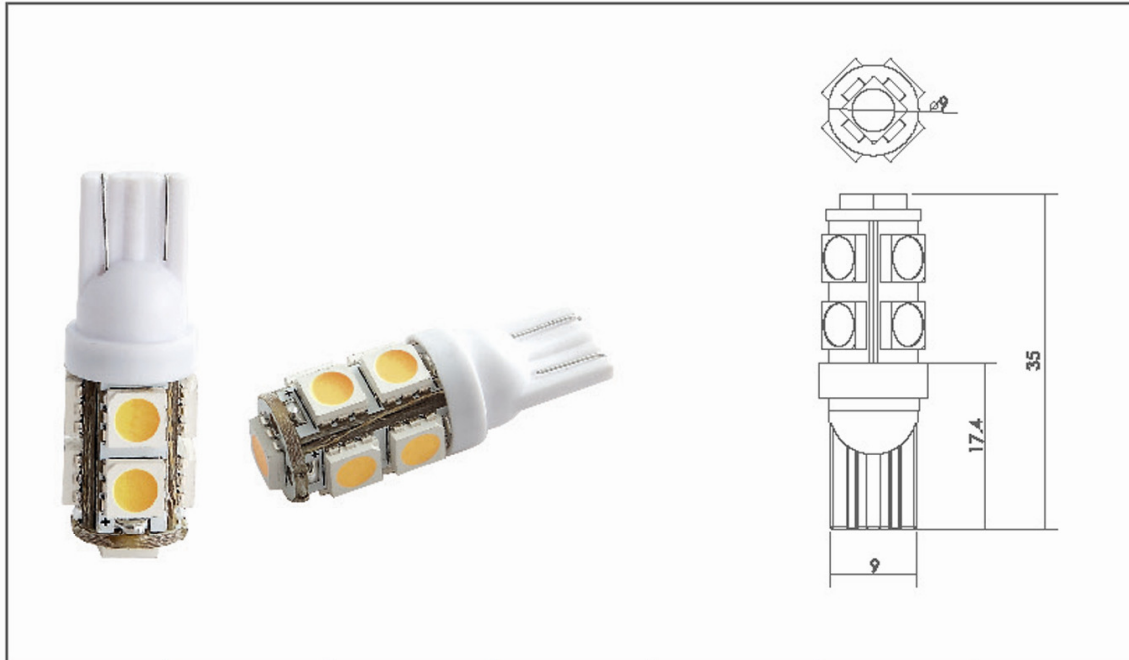

# LEDs with Festoon Bulb Base Series

Part#	Pieces Per Package	Pieces Per Case	Luminous Flux Unit: Lumens	Color Temperature Unit: K	Beam Pattern in Degrees	QTY LEDs
5050113	2	12	100	3000-3500K	360	9
Power Watts	Voltage Range	Emitting Color	LED Type	Bulb Base	Long Life Expectancy Hours	
1.2W	11-18V	Warm White	5050 SMD	194 T10 Wedge	100,000	

**100 Lumens Warm White 194 T10 Wedge Base Tower LED bulb. 2 pieces per package.**

12 Volts DC. Applications include 11-18 VDC auto, marine, RV and military vehicles. 9 High Power 5050 SMD LEDs. Luminous flux 100 lumens. 1.2 Watts. Beam pattern 360 degrees. Color temp 3000-3500K Warm White.

**Replaces Automotive Bulb Numbers:** T10/194 Wedge 147 152 158 159 161 168 184 192 193 194 259 280 285 447 464 555 558 585 655 656 657 1250 1251 1252 2450 2652 2921 2825 12256 12961 2521 2525 W5W