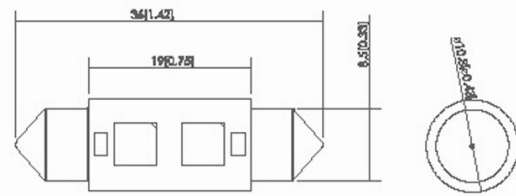

LEDs with Festoon Bulb Base Series

Part#	Pieces Per Package	Pieces Per Case	Luminous Flux Unit: Lumens	Color Temperature Unit: K	Beam Pattern in Degrees	QTY LEDs
5050111	2	12	25	3000-3500K	120	2
Power Watts	Voltage Range	Emitting Color	LED Type	Bulb Base	Long Life Expectancy Hours	
0.48W	11-18V	Warm White	5050 SMD	Festoon 36mm	100,000	