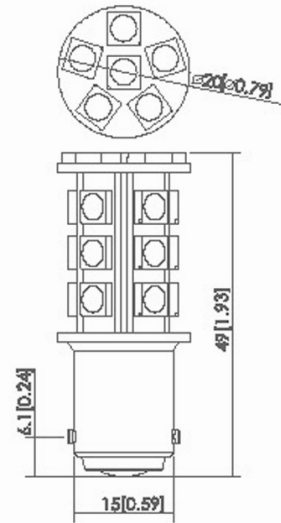

# LEDs with 1076 T25 BA15D Bulb Base Series

Part#	Pieces Per Package	Pieces Per Case	Luminous Flux Unit: Lumens	Color Temperature Unit: K	Beam Pattern in Degrees	QTY LEDs
<b>5050109</b>	1	12	330	3000-3500K	360	27
Power Watts	Voltage Range	Emitting Color	LED Type	Bulb Base	Long Life Expectancy Hours	
3.24W	8-30V	Warm White	5050 SMD	1076 T25 BA15D	100,000	

### 330 Lumens Warm White 1076 Base Tower LED Bulb.

Wide Range 8-30 Volt DC.

Applications include 12 or 24 VDC auto, marine, RV and military vehicles.

27 High Power 5050 SMD LEDs. Beam Pattern 360 degrees.

Luminous flux 330 Lumens . 3.24 Watts.

Color temp 3000-3500K Warm White.