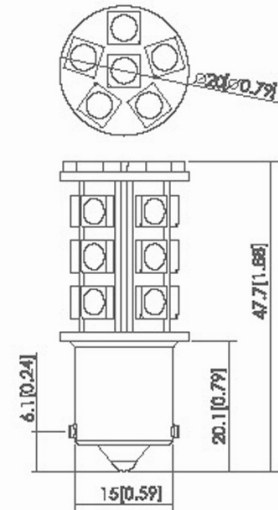

LEDs with 1156 1141 1383 Bulb Base Series

Part#	Pieces Per Package	Pieces Per Case	Luminous Flux Unit: Lumens	Color Temperature Unit: K	Beam Pattern in Degrees	QTY LEDs
5050107	1	12	330	3000-3500K	360	27
Power Watts	Voltage Range	Emitting Color	LED Type	Bulb Base	Long Life Expectancy Hours	
3.24W	8-30V	Warm White	5050 SMD	1156 1141 T25 BA15S	100,000	

330 Lumens Warm White 1156/1141 Base Tower LED Bulb.Wide Range 8-30 Volt DC.

Applications include 12 or 24 VDC auto, marine, RV, and military vehicles.

27 High Power 5050 SMD LEDs.

Beam Pattern 360 degrees. Luminous flux 330 lumens.

3.24 Watts. Color temp 3000-3500K Warm White.

Replaces Automotive Bulb Numbers:

BA15S T25 T-25 20-99 1073 1093 1129 1141 1147 1156 1159 1259 1295 1383
1459 1619 1651 1680 2056 3496 5007 5008 7008 7506 7806 7527 1759 3497