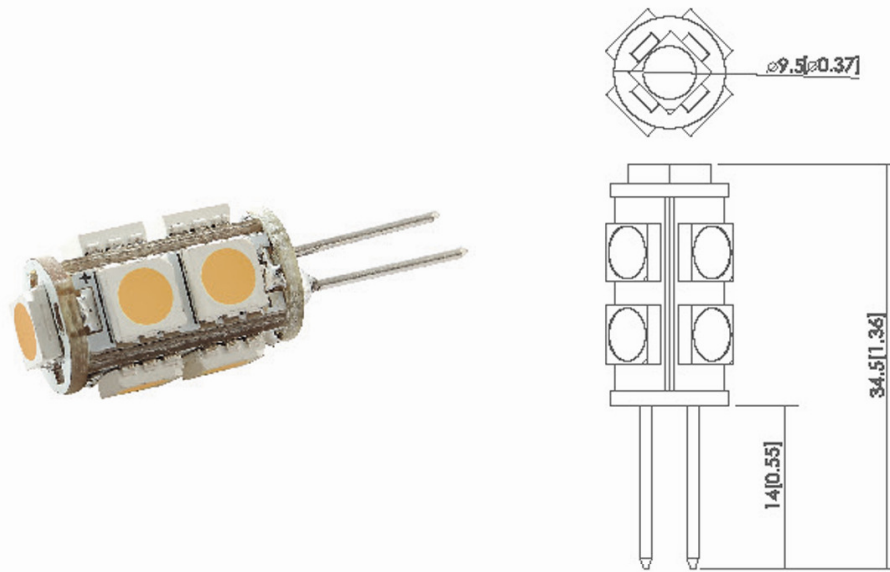

# LEDs with G4 Bulb Base Series

Part#	Pieces Per Package	Pieces Per Case	Luminous Flux Unit: Lumens	Color Temperature Unit: K	Beam Pattern in Degrees	QTY LEDs
<b>5050105</b>	1	12	100	3000-3500K	360	12
Power Watts	Voltage Range	Emitting Color	LED Type	Bulb Base	Long Life Expectancy Hours	
1.2W	11-18V	Warm White	5050 SMD	G4	100,000	

**100 Lumens G4 Tower Warm White LED Bulb. 2 pieces per Package.**

Wide Range 11-18 Volt DC.

Applications include 12 VDC auto, marine, RV, and military vehicles.

12 High Powered 5050 SMD LEDs. Beam Pattern 360 degrees.

Luminous flux 100 lumens.

1.2 Watts. Color temp 3000-3500K Warm White.

**Replaces Automotive Bulb Numbers:**

G4