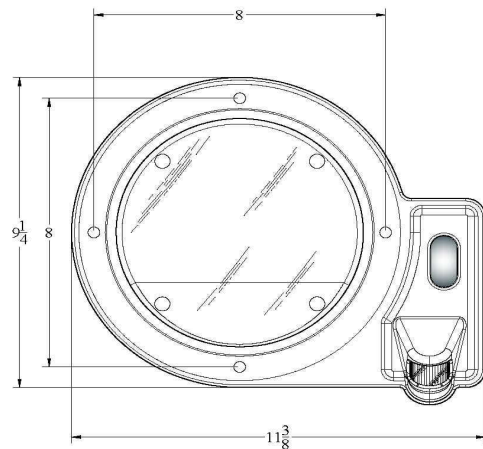

Accessories

PRODUCT NAME	Skus Number
Revolution 150™ - White	834760001522
Revolution 150™ - Black	834760001607
Revolution 200™ - White	834760020028
Revolution 200™ - Black	834760001614
Revolution 255™	610074075547
Revolution 305™	610074075509
Anti-Bug Bulb	834760810025
Revolution Fused Relay Box™	834760001126
Amber Replacement Lens	834760001324
Clear Replacement Lens	834760001423