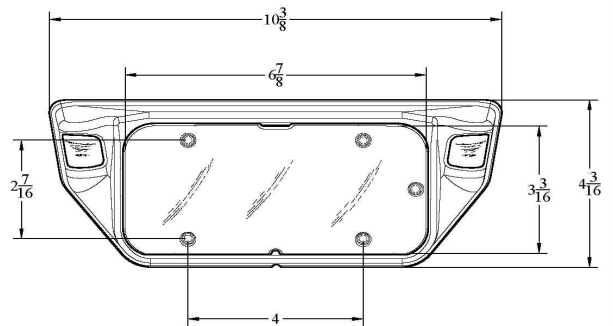

Accessories

PRODUCT NAME	Sku Number
Revolution 150™ - White	834760001522
Revolution 150™ - Black	834760001607
Revolution 200™ - White	834760020028
Revolution 200™ - Black	834760001614
Revolution 255™	610074075547
Revolution 305™	610074075509
Anti-Bug Bulb	834760810025
Revolution Fused Relay Box™	834760001126
Amber Replacement Lens	834760810100
Clear Replacement Lens	834760810209